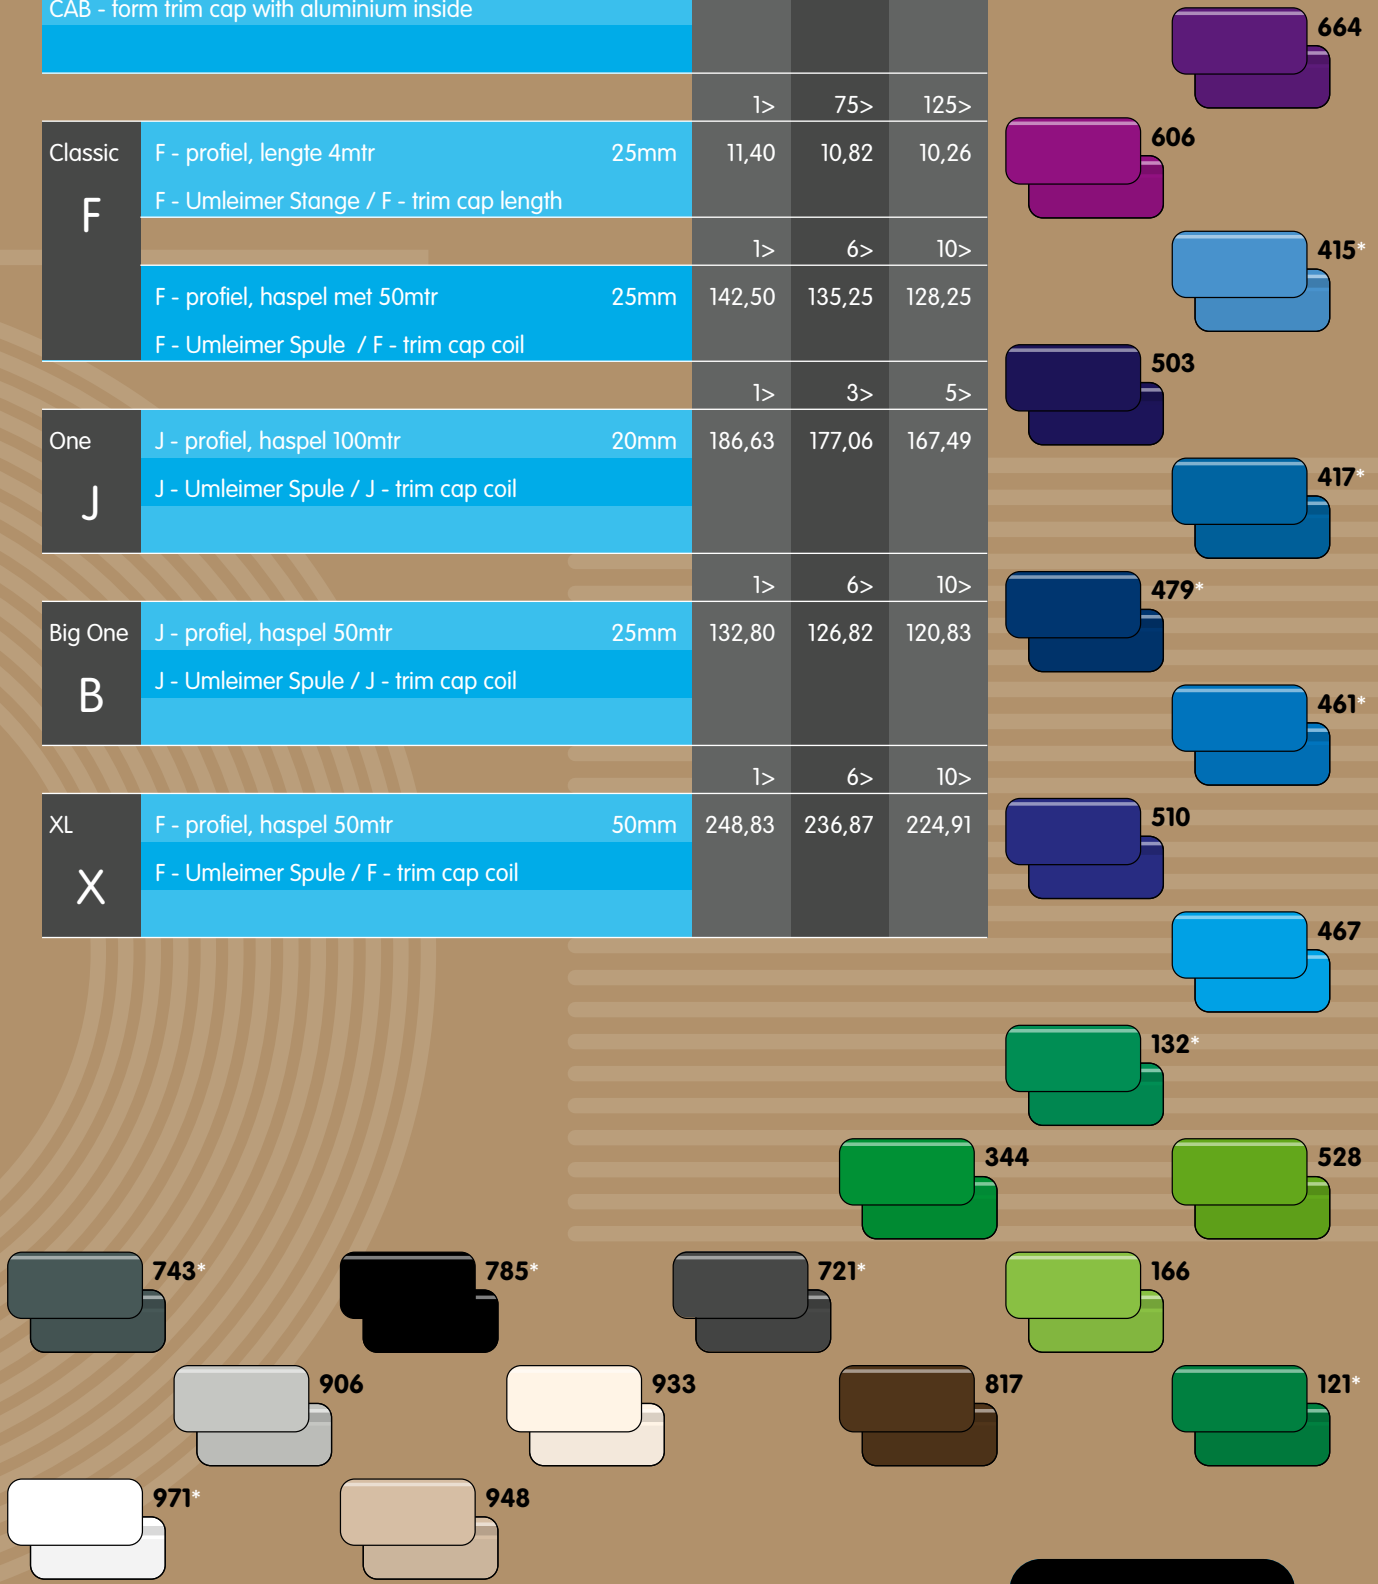

€	€	€
CAB Kunststof - profiel met aluminium kern				
CAB Kunststoff - Form Umleimer mit Aluminium Einlage				
CAB - form trim cap with aluminium inside				
		1>	75>	125>
Classic F	F - profiel, lengte 4mtr 25mm	11,40	10,82	10,26
	F - Umleimer Stange / F - trim cap length			
		1>	6>	10>
One J	F - profiel, haspel met 50mtr 25mm	142,50	135,25	128,25
	F - Umleimer Spule / F - trim cap coil			
		1>	3>	5>
Big One B	J - profiel, haspel 100mtr 20mm	186,63	177,06	167,49
	J - Umleimer Spule / J - trim cap coil			
		1>	6>	10>
XL X	J - profiel, haspel 50mtr 25mm	132,80	126,82	120,83
	J - Umleimer Spule / J - trim cap coil			
		1>	6>	10>
	F - profiel, haspel 50mtr 50mm	248,83	236,87	224,91
	F - Umleimer Spule / F - trim cap coil			

* ook leverbaar in mat / also available in mat / auch in matt erhältlich
(Artnr. + M)